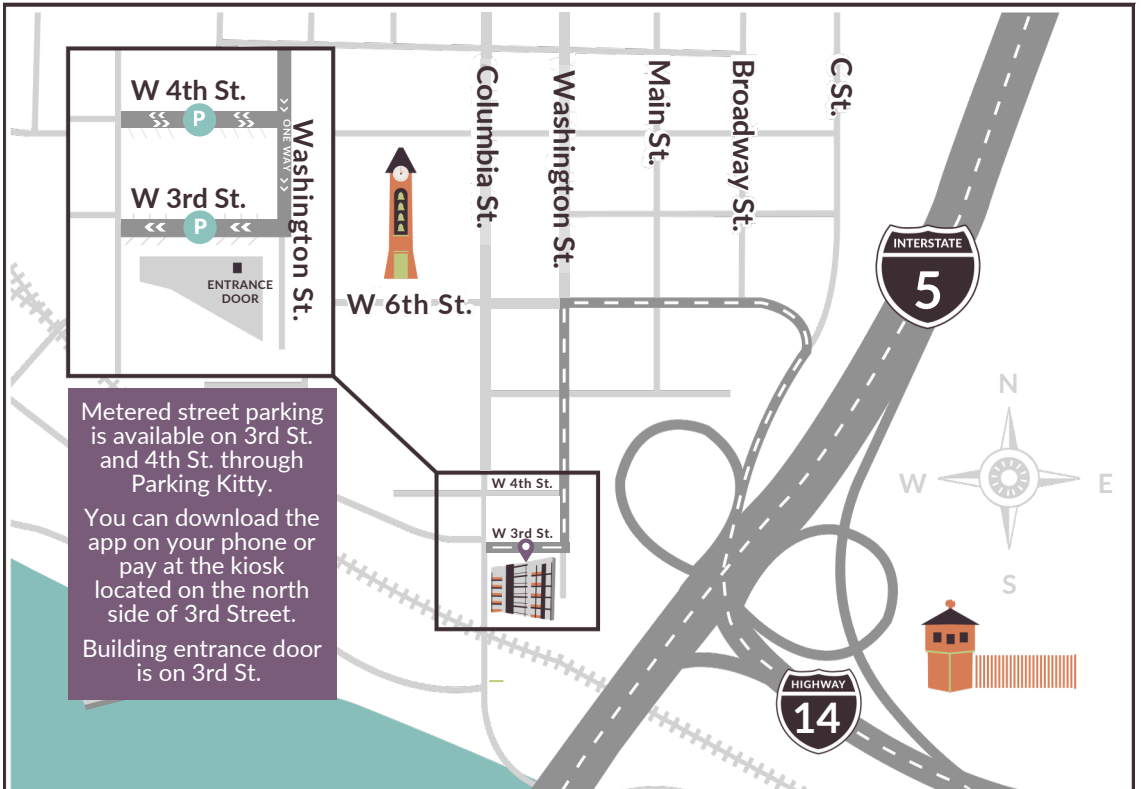

# Map & Parking

JOHNSON BIXBY

We're located in the  
**Hurley Building at 275 West Third Street, Suite 600**

Please take the elevator to the sixth floor.

275 West Third Street, Suite 600, Vancouver, WA 98660

**IF TRAVELING ON  
INTERSTATE 205:**

Take Exit 27, Highway 14 West.  
Take City Center Exit.  
Take a slight left onto City  
Center/Waterfront Exit.  
Turn left onto Washington St.  
Turn right onto 3rd Street.

**IF TRAVELING NORTH  
ON INTERSTATE 5:**

Take Exit 1B, City Center.  
Take a slight left onto City  
Center/Waterfront Exit.  
Turn left onto Washington Street.  
Turn right onto 3rd Street.

**IF TRAVELING SOUTH  
ON INTERSTATE 5:**

Take exit 1C toward City Center  
Turn right onto 15th St.  
Stay in far left lane.  
Turn left onto Washington  
Street Turn right onto 3rd Street