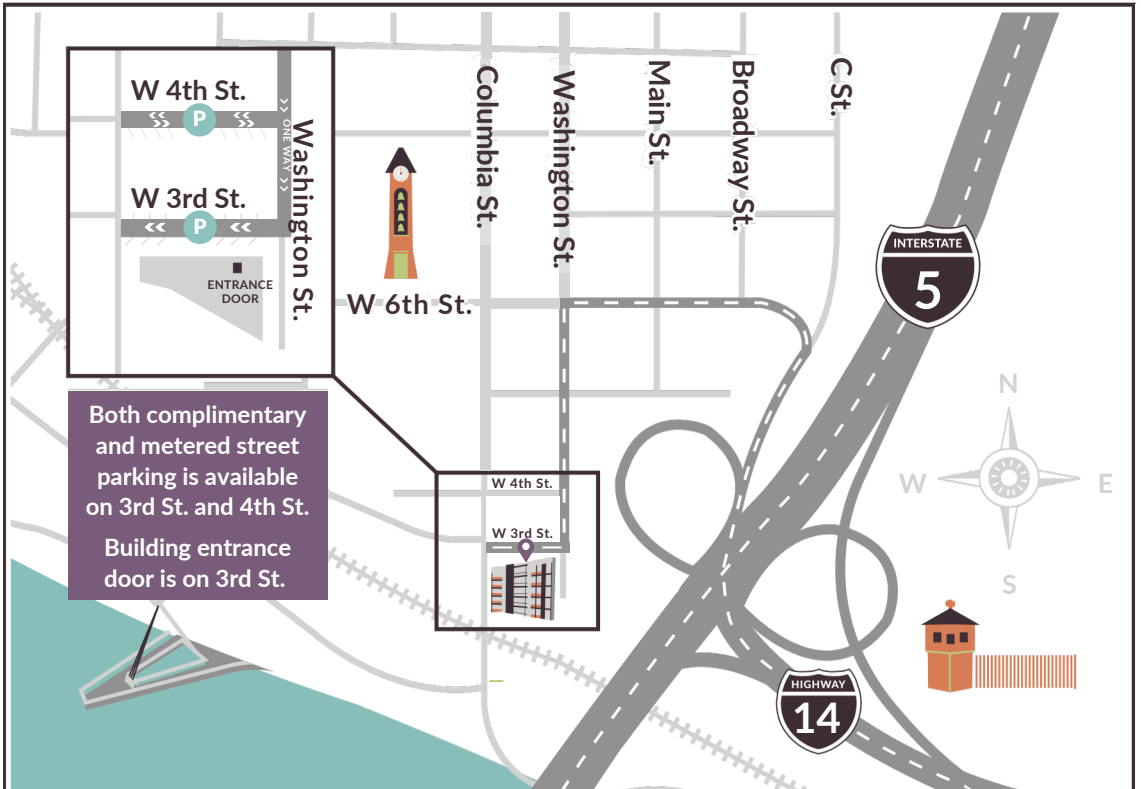

Map & Parking

JOHNSON BIXBY

We're located in the
Hurley Building at 275 West Third Street, Suite 600

Please take the elevator to the sixth floor.

275 West Third Street, Suite 600, Vancouver, WA 98660

**IF TRAVELING ON
INTERSTATE 205:**

Take Exit 27, Highway 14 West.
Take City Center Exit.
Take a slight left onto City
Center/Waterfront Exit.
Turn left onto Washington St.
Turn right onto 3rd Street.

**IF TRAVELING NORTH
ON INTERSTATE 5:**

Take Exit 1B, City Center.
Take a slight left onto City
Center/Waterfront Exit.
Turn left onto Washington Street.
Turn right onto 3rd Street.

**IF TRAVELING SOUTH
ON INTERSTATE 5:**

Take exit 1C toward City Center
Turn right onto 15th St.
Stay in far left lane.
Turn left onto Washington
Street Turn right onto 3rd Street