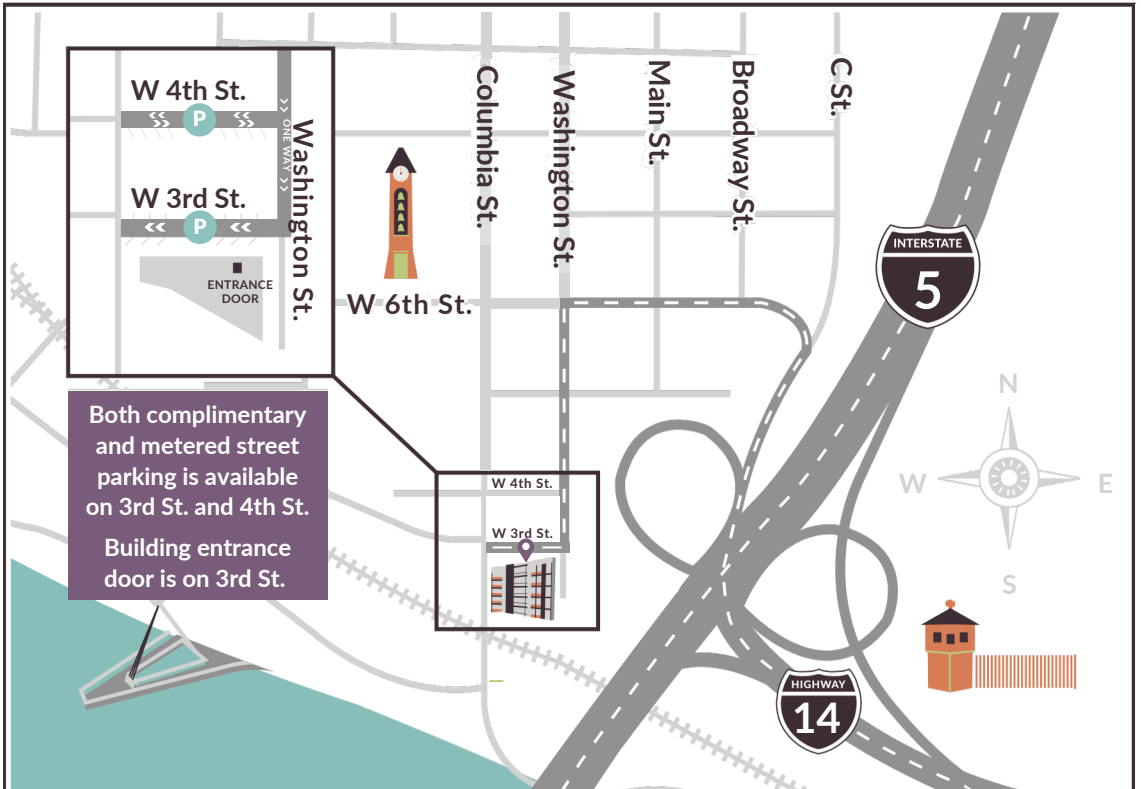

# Map & Parking

JOHNSON BIXBY

We're located in the  
Hurley Building at 275 West Third Street, Suite 600

Please take the elevator to the fourth floor.

275 West Third Street, Suite 600, Vancouver, WA 98660

**IF TRAVELING ON  
INTERSTATE 205:**

Take Exit 27, Highway 14 West.  
Take City Center Exit.  
Take a slight left onto W. 6th St.  
Turn left onto Washington St.  
Turn right onto 3rd Street.

**IF TRAVELING NORTH  
ON INTERSTATE 5:**

Take Exit 1B, City Center.  
Take a slight left onto W. 6th St.  
Turn left onto Washington Street.  
Turn right onto 3rd Street.

**IF TRAVELING SOUTH  
ON INTERSTATE 5:**

Take exit 1C toward City Center  
Turn right onto 15th St.  
Stay in far left lane.  
Turn left onto Washington  
Street Turn right onto 3rd Street