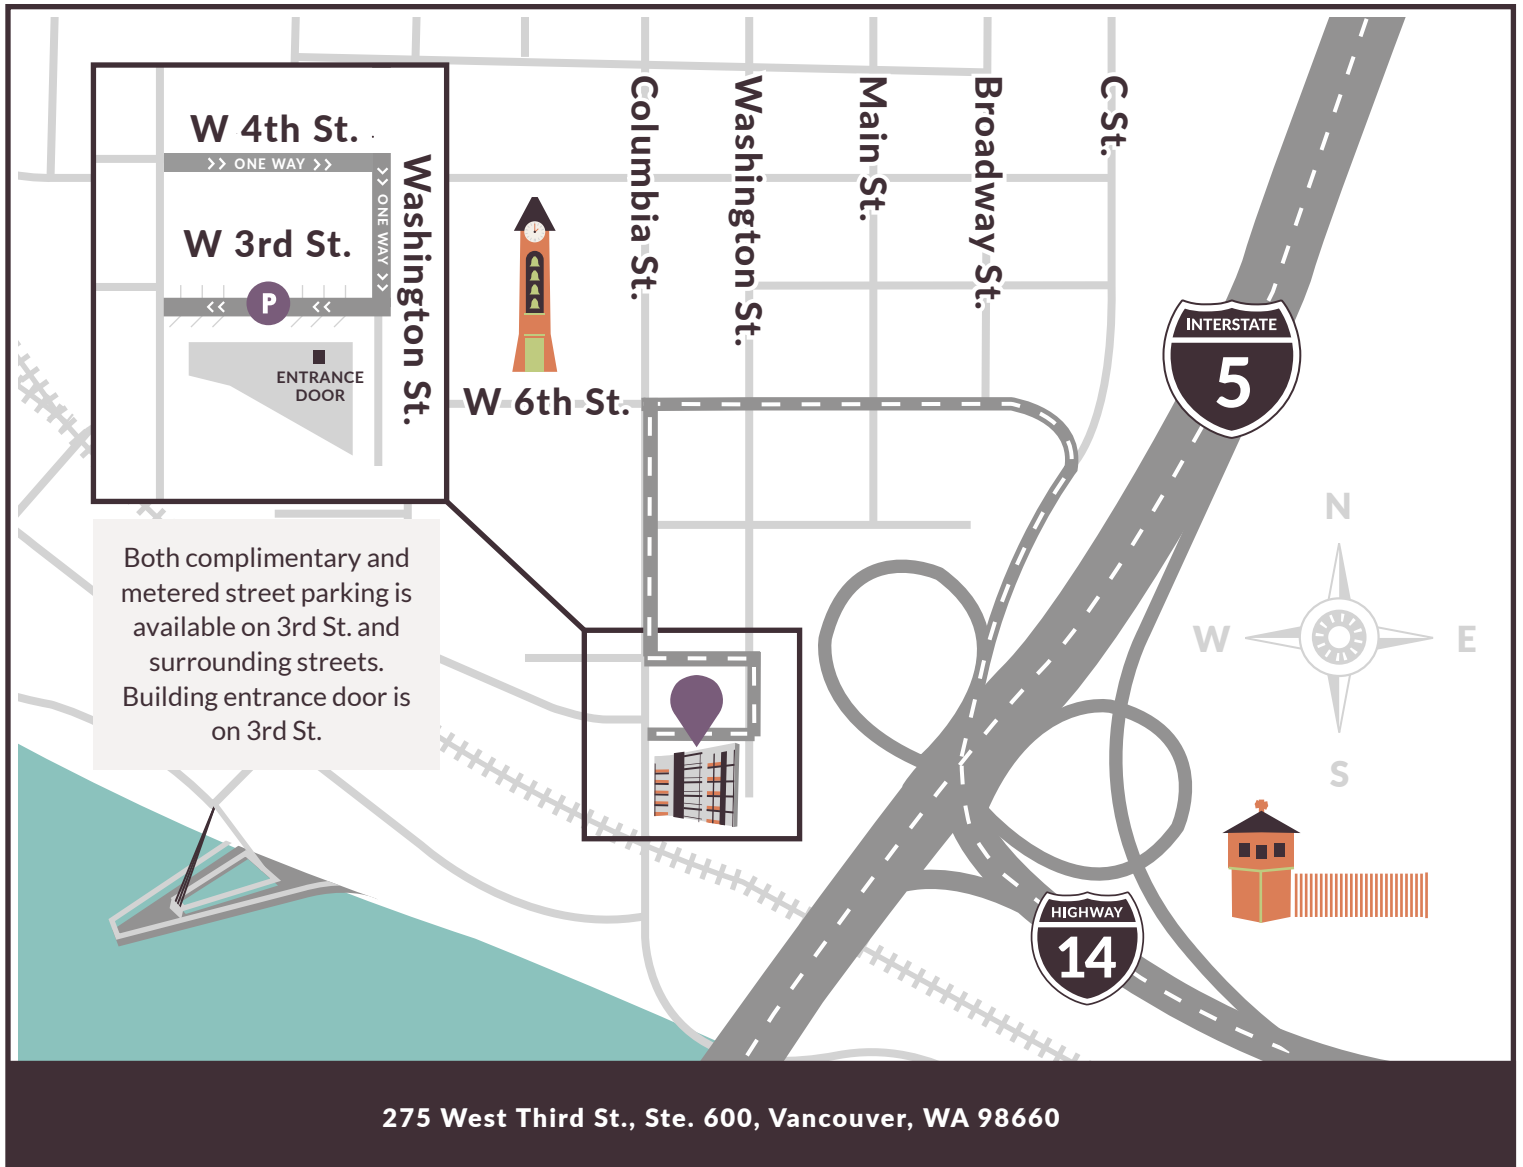

We're located in the

### IF TRAVELING ON INTERSTATE 205:

- Take Exit 27, Highway 14 West
- Take Exit 1B, City Center
- Take the first left (sign points to City Center/Waterfront) onto W 6th St.
- Turn left onto Columbia St.
- Turn left onto W 4th St.
- Turn right onto Washington St.
- Turn right onto 3rd St.

### IF TRAVELING NORTH ON INTERSTATE 5:

- Take Exit 1B, City Center
- Take the first left (sign points to City Center/Waterfront) onto W 6th St.
- Turn left onto Columbia St.
- Turn left onto W 4th St.
- Turn right onto Washington St.
- Turn right onto 3rd St.

### IF TRAVELING SOUTH ON INTERSTATE 5:

- Take exit 1C toward City Center
- Turn right onto Mill Plain Blvd.
- Turn left onto Columbia St.
- Turn left onto W 4th St.
- Turn right onto Washington St.
- Turn right onto 3rd St.