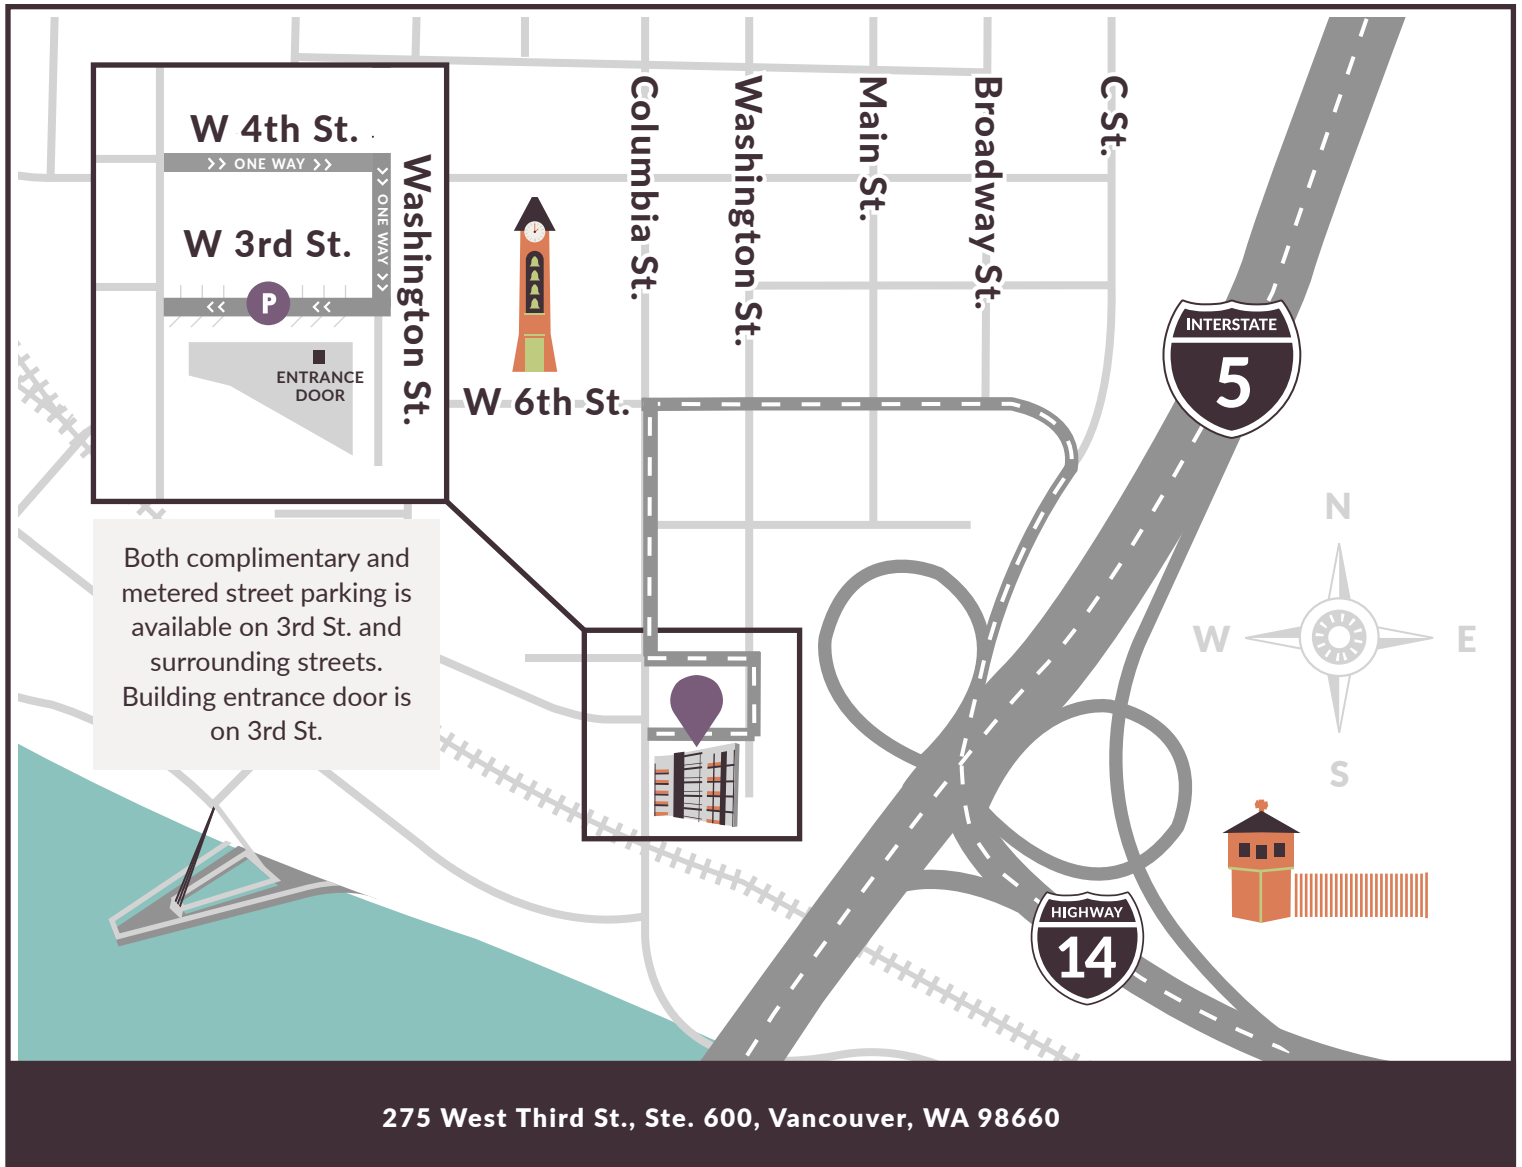

We're located in the

Hurley Building at 275 West Third St., Ste. 600

Please take the elevator to the sixth floor. If you cannot activate the sixth floor button, please call our main line at 360-695-1795 and a client services team member will come down to get you.

IF TRAVELING ON INTERSTATE 205:

Take Exit 27, Highway 14 West
Take City Center Exit
Take a slight left onto W 6th St.
Turn left onto Columbia St.
Turn left onto W 4th St.
Turn right onto Washington St.
Turn right onto 3rd St.

IF TRAVELING NORTH ON INTERSTATE 5:

Take Exit 1B, City Center
Take a slight left onto W 6th St.
Turn left onto Columbia St.
Turn left onto W 4th St.
Turn right onto Washington St.
Turn right onto 3rd St.

IF TRAVELING SOUTH ON INTERSTATE 5:

Take exit 1C toward City Center
Turn right onto Mill Plain Blvd.
Turn left onto Columbia St.
Turn left onto W 4th St.
Turn right onto Washington St.
Turn right onto 3rd St.