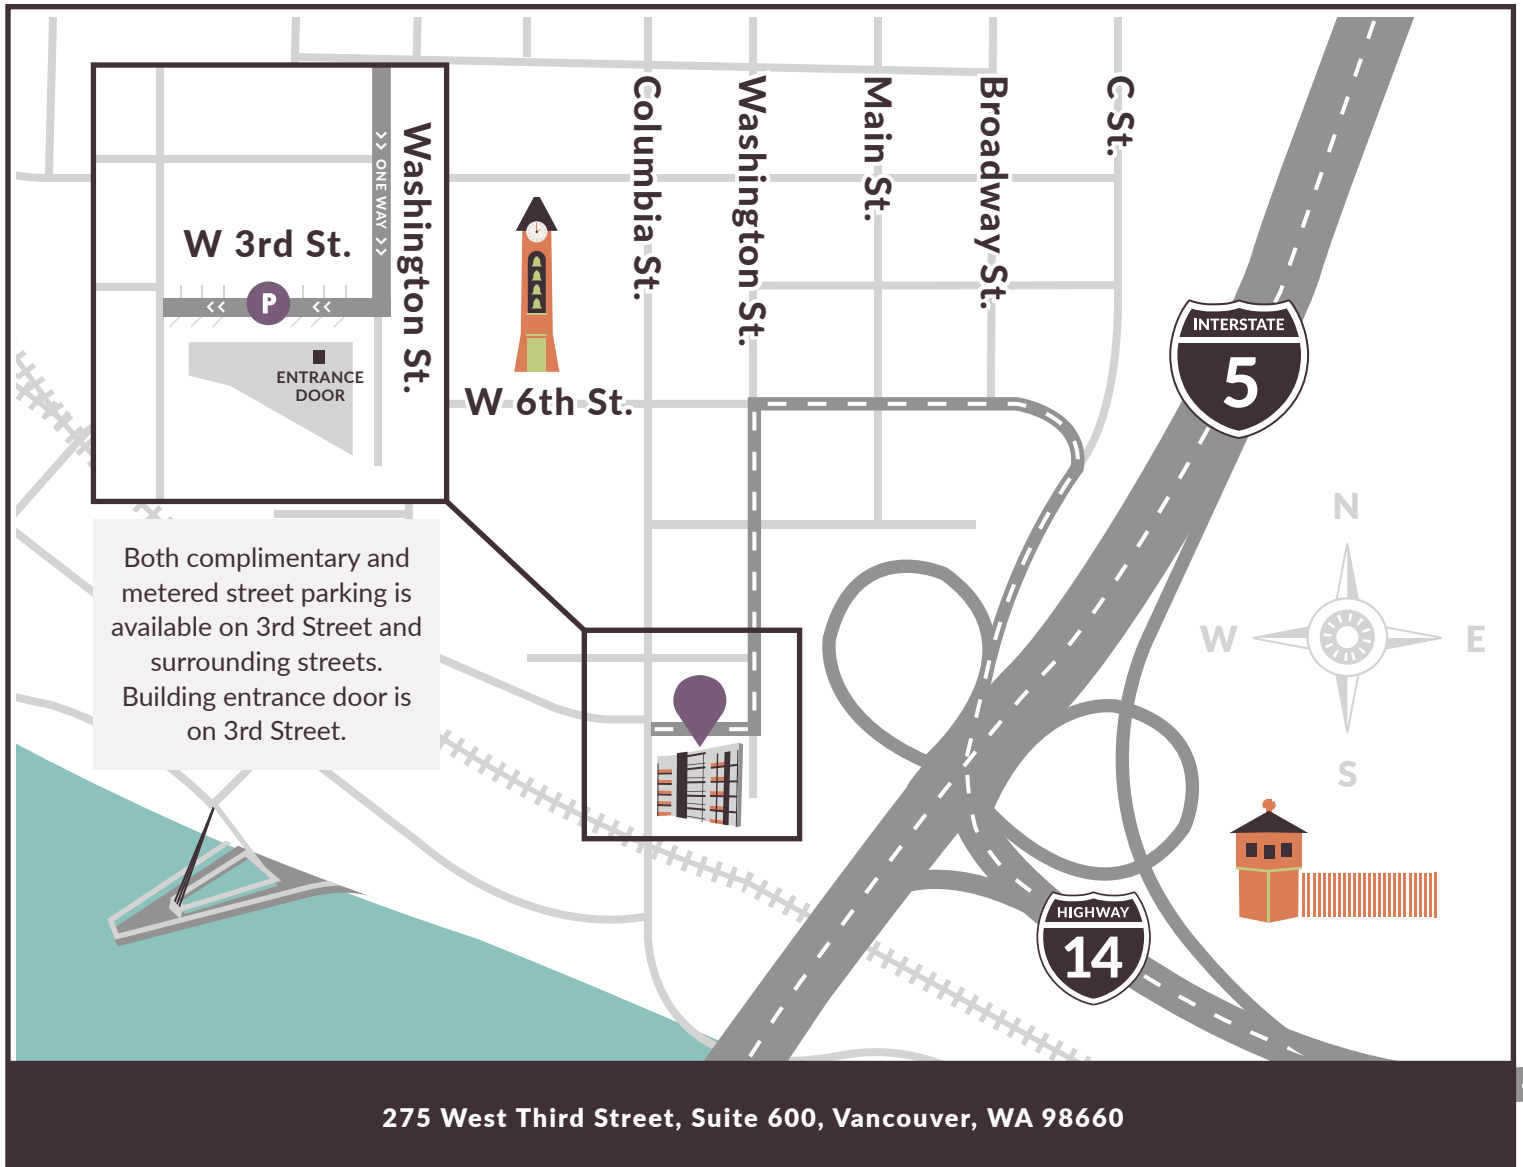

We're located in the

Hurley Building at 275 West Third Street, Suite 600

Please take the elevator to the sixth floor. If you cannot activate the sixth floor button, please call our main line at 360-695-1795 and a client services team member will come down to get you.

IF TRAVELING ON INTERSTATE 205:

Take Exit 27, Highway 14 West
Take City Center Exit
Take a slight left onto W 6th St.
Turn left onto Washington Street
Turn right onto 3rd Street

IF TRAVELING NORTH ON INTERSTATE 5:

Take Exit 1B, City Center
Take a slight left onto W 6th St.
Turn left onto Washington Street
Turn right onto 3rd Street

IF TRAVELING SOUTH ON INTERSTATE 5:

Take exit 1C toward City Center
Turn right onto Mill Plain Boulevard
Stay in far left lane
Turn left onto Washington Street
Turn right onto 3rd Street